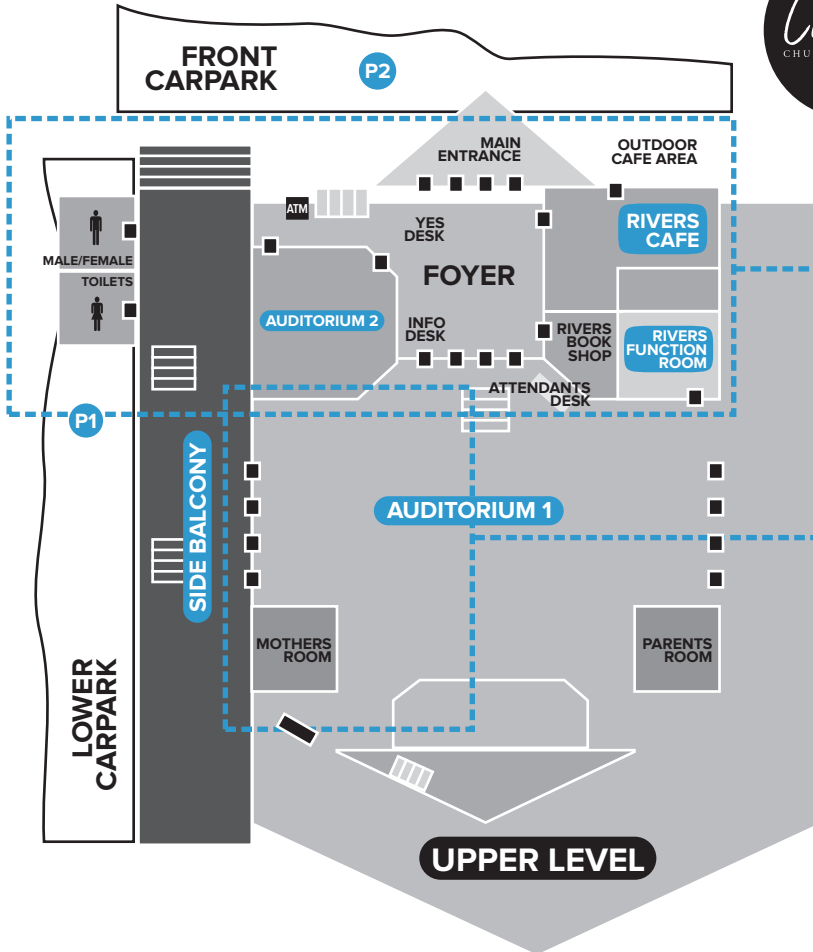

AUDITORIUM MAP

P: 3343 8888
W: citipointechurch.com
322 Wecker Rd, Carindale
Qld, Australia

MEZZANINE LEVEL